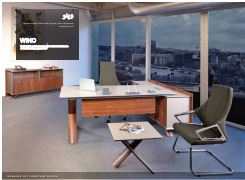

MEZDARLARIN

Yatay/Stand

1,500 mm genişliği 1,500 mm derinliği 1,500 mm

Yatay/Cabine

1,500 mm genişliği 1,500 mm

Yatay/Çay/Minicoffee table

1,500 mm genişliği 1,500 mm

MEZDARLARIN RENKLERİ

001

002